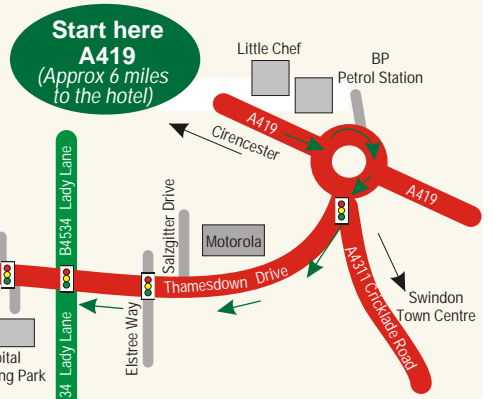

De Vere at SHAW RIDGE SWINDON

To De Vere Shaw Ridge Swindon

By Rail
Swindon Station
 3 miles to the Hotel, approximately 12 minutes journey by taxi. A fast frequent rail service from Swindon to Paddington, London, approximately 50 minutes.

By Air
Heathrow Airport,
 London Heathrow (68 miles) approximately 80 minutes drive, (M4 westbound from Heathrow).

Bristol Airport
 Bristol Airport (48 miles) approximately 48 minutes drive, (M4 eastbound from Bristol)