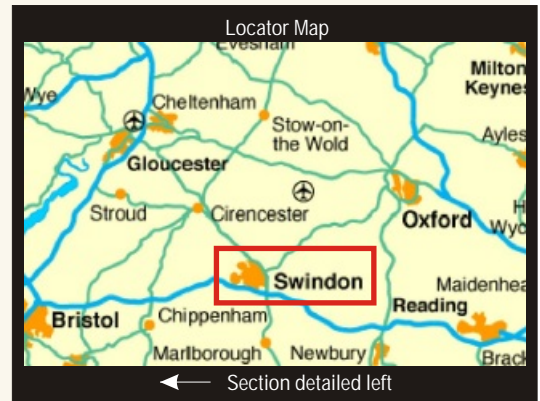

De Vere at SHAW RIDGE SWINDON

To De Vere Shaw Ridge Swindon

By Rail
Swindon Station
 3 miles to the Hotel, approximately 12 minutes journey by taxi. A fast frequent rail service from Swindon to Paddington, London, approximately 50 minutes.

By Air
Heathrow Airport,
 London Heathrow (68 miles) approximately 80 minutes drive, (M4 westbound from Heathrow).

Bristol Airport
 Bristol Airport (48 miles) approximately 48 minutes drive, (M4 eastbound from Bristol)